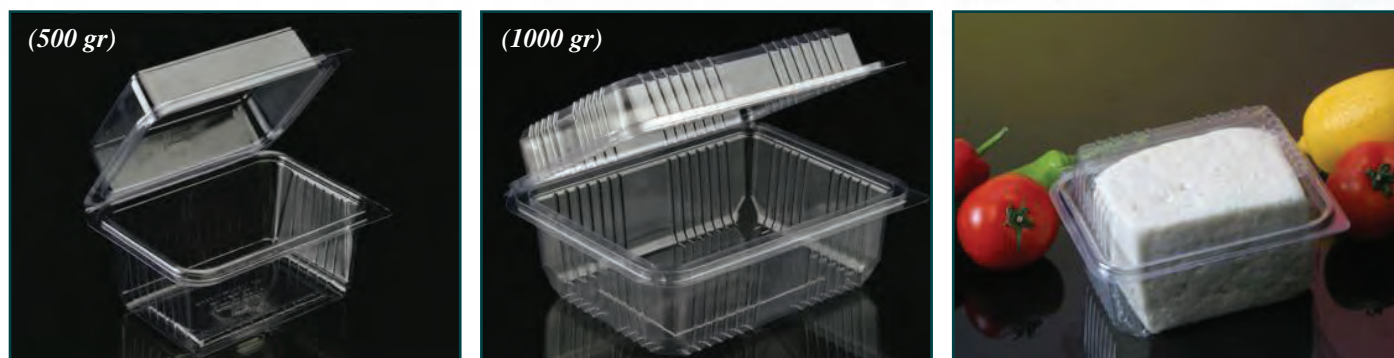

→ NON-LEAKING FOOD CONTAINERS HINGED WITH DOME LIDS

Code	Variety	Material	Dimensions (mm)	Carton Contents	Ctn Size (mm)	Ctn Weight
151SK22	Non-Leaking Food Container Hinged Dome Lid 500 Gr	PET	75 x 120 x 85	1000 pcs / ctn	480 x 430 x 620	16.00 kg
151SK42	Non-Leaking Food Container Hinged Dome Lid 1000 Gr	PET	120 x 175 x 80	400 pcs / ctn	-	11.00 kg