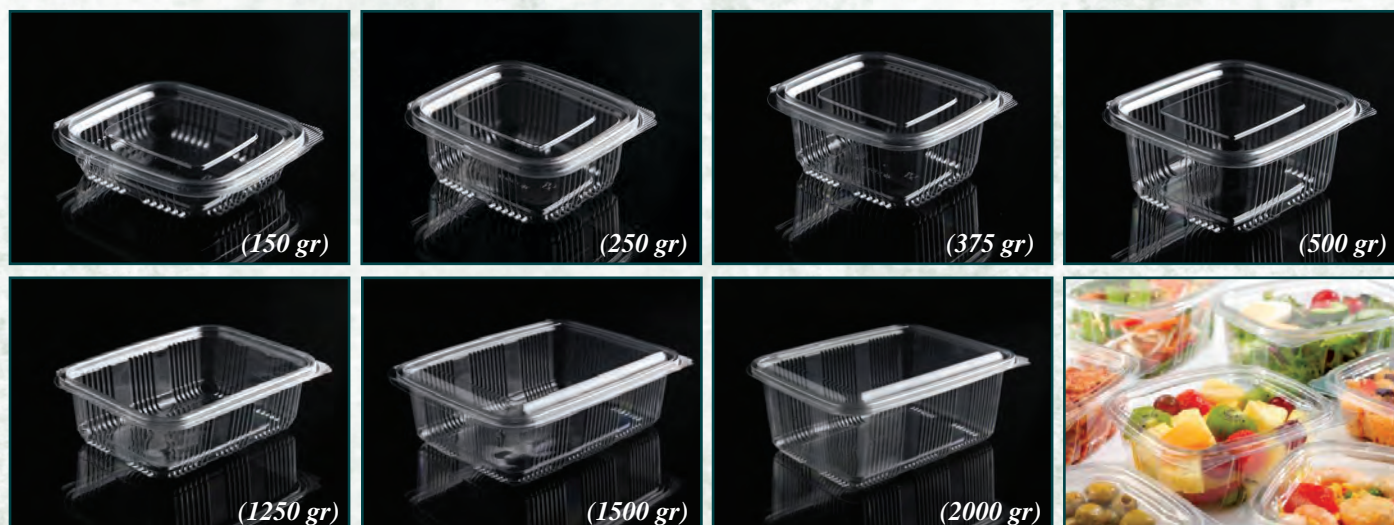

→ NON-LEAKING FOOD CONTAINERS

Code	Variety	Material	Dimensions (mm)	Carton Contents	Ctn Size (mm)	Ctn Weight
151SK00	Non-Leaking Food Container 150 gr	PET	85 x 97 x 28	1200 pcs / ctn	650 x 550 x 500	-
151SK01	Non-Leaking Food Container 250 gr	PET	75 x 120 x 25	1000 pcs / ctn	530 x 480 x 620	9.56 kg
151SK11	Non-Leaking Food Container 375 gr	PET	110 x 110 x 65	1200 pcs / ctn	700 x 500 x 470	12.75 kg
151SK21	Non-Leaking Food Container 500 gr	PET	75 x 120 x 85	1000 pcs / ctn	430 x 480 x 620	16.67 kg
151SK31	Non-Leaking Food Container 750 gr	PET	175 x 165 x 55	600 pcs / ctn	750 x 520 x 500	14.76 kg
151SK41	Non-Leaking Food Container 1000 gr	PET	175 x 165 x 70	600 pcs / ctn	750 x 520 x 500	15.67 kg
151SK51	Non-Leaking Food Container 1250 gr	PET	235 x 175 x 50	300 pcs / ctn	370 x 700 x 570	9.00 kg
151SK61	Non-Leaking Food Container 1500 gr	PET	120 x 210 x 85	400 pcs / ctn	720 x 610 x 470	6.65 kg
151SK71	Non-Leaking Food Container 2000 gr	PET	120 x 210 x 85	400 pcs / ctn	650 x 550 x 500	15.53 kg