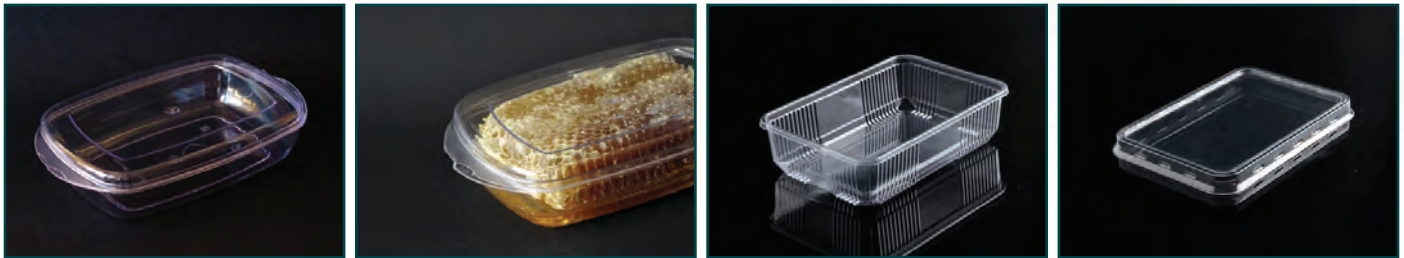

→ HONEY CONTAINERS